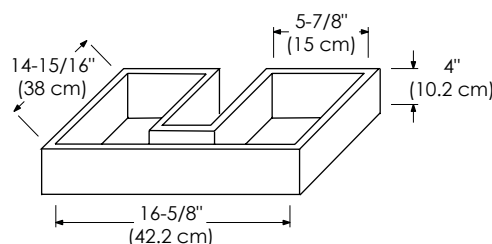

CERAMIC SINKTOP

GLASS SINKTOP

TECHSTONE™ TOP

WIDEAPPEAL™ TOP

DRAWER

Exterior dimensions

Inner dimensions

CUTOUT FOR P-TRAP

- Frosted Glass front
- Soft Close and Full Extension drawer with Dovetail Construction
- Undermount glides
- Extend design with Optional 12" & 18" Drawer Bridge, 15" Shelf Bridge and 35" max Bridge Panel
- Optional Drawer Organizer
- Matching Mirror and Medicine Cabinet

**DRAWER**

Exterior dimensions

Inner dimensions

**CUTOUT FOR P-TRAP**

- Frosted Glass front
- Soft Close and Full Extension drawer with Dovetail Construction
- Undermount glides
- Extend design with Optional 12" & 18" Drawer Bridge, 15" Shelf Bridge and 35" max Bridge Panel
- Optional Drawer Organizer
- Matching Mirror and Medicine Cabinet

**DRAWER**

Exterior dimensions

Inner dimensions

**CUTOUT FOR P-TRAP**