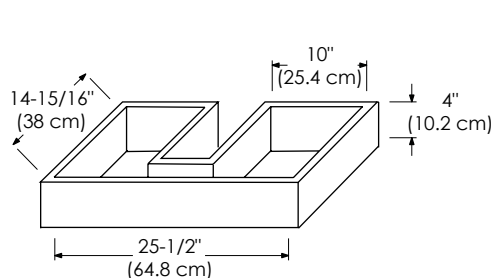

CERAMIC SINKTOP

GLASS SINKTOP

TECHSTONE™ TOP

WIDEAPPEAL™ TOP

DRAWER

Exterior dimensions

Inner dimensions

CUTOUT FOR P-TRAP

- Frosted Glass front
- Soft Close and Full Extension drawer with Dovetail Construction
- Undermount glides
- Extend design with Optional 12" & 18" Drawer Bridge, 15" Shelf Bridge and 35" max Bridge Panel
- Optional Drawer Organizer
- Matching Mirror and Medicine Cabinet

**DRAWER**

Exterior dimensions

Inner dimensions

**CUTOUT FOR P-TRAP**

- Frosted Glass front
- Soft Close and Full Extension drawer with Dovetail Construction
- Undermount glides
- Extend design with Optional 12" & 18" Drawer Bridge, 15" Shelf Bridge and 35" max Bridge Panel
- Optional Drawer Organizer
- Matching Mirror and Medicine Cabinet

**DRAWER**

Exterior dimensions

Inner dimensions

**CUTOUT FOR P-TRAP**