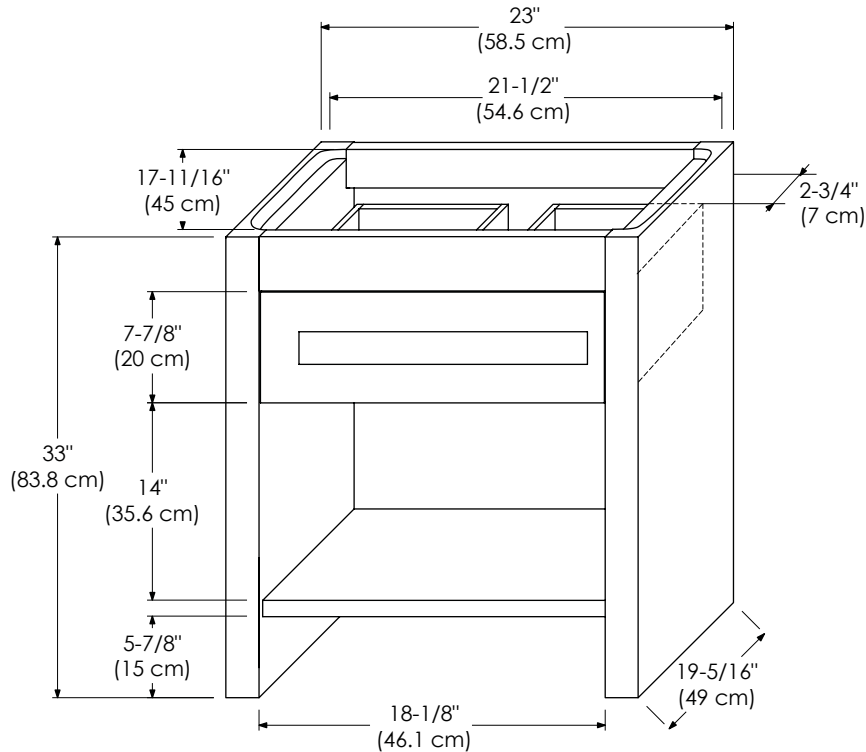

- Frosted Glass front
- Soft Close and Full Extension drawer with Dovetail Construction
- Undermount glides
- Extend design with Optional 12" & 18" Drawer Bridge, 15" Shelf Bridge and 35" max Bridge Panel
- Optional Drawer Organizer
- Matching Mirror and Medicine Cabinet

CERAMIC SINKTOP

GLASS SINKTOP

TECHSTONE™ TOP

WIDEAPPEAL™ TOP

DRAWER

Exterior dimensions

Inner dimensions

CUTOUT FOR P-TRAP

**DRAWER**

Exterior dimensions

Inner dimensions

**CUTOUT FOR P-TRAP**

- Frosted Glass front
- Soft Close and Full Extension drawer with Dovetail Construction
- Undermount glides
- Extend design with Optional 12" & 18" Drawer Bridge, 15" Shelf Bridge and 35" max Bridge Panel
- Optional Drawer Organizer
- Matching Mirror and Medicine Cabinet