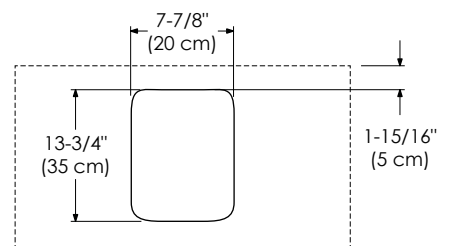

CERAMIC SINKTOP

GLASS SINKTOP

TECHSTONE™ TOP

WIDEAPPEAL™ TOP

DRAWER

Exterior dimensions

Inner dimensions

CUTOUT FOR P-TRAP

**DRAWER**

Exterior dimensions

Inner dimensions

**CUTOUT FOR P-TRAP**

- Frosted Glass front
- Soft Close and Full Extension drawer with Dovetail Construction
- Undermount glides
- Extend design with Optional 12" & 18" Drawer Bridge, 15" Shelf Bridge and 35" max Bridge Panel
- Optional Drawer Organizer
- Matching Mirror and Medicine Cabinet

**DRAWER**

Exterior dimensions

Inner dimensions

**CUTOUT FOR P-TRAP**