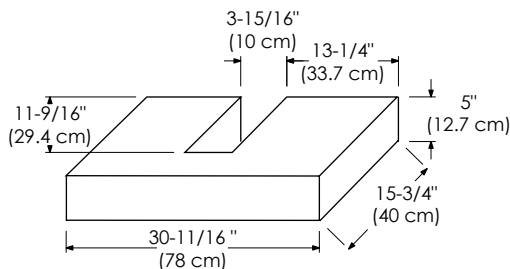

CERAMIC SINKTOP

GLASS SINKTOP

TECHSTONE™ TOP

WIDEAPPEAL™ TOP

DRAWER

Exterior dimensions

Inner dimensions

CUTOUT FOR P-TRAP

**DRAWER**

Exterior dimensions

Inner dimensions

**CUTOUT FOR P-TRAP**

- Frosted Glass front
- Soft Close and Full Extension drawer with Dovetail Construction
- Undermount glides
- Extend design with Optional 12" & 18" Drawer Bridge, 15" Shelf Bridge and 35" max Bridge Panel
- Optional Drawer Organizer
- Matching Mirror and Medicine Cabinet

**DRAWER**

Exterior dimensions

Inner dimensions

**CUTOUT FOR P-TRAP**