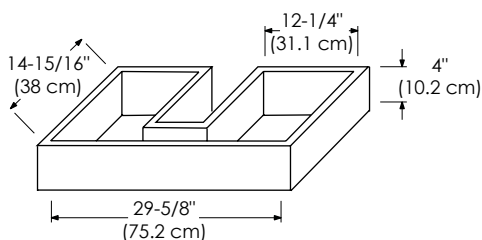

**DRAWER**

Exterior dimensions

Inner dimensions

**CUTOUT FOR P-TRAP**

- Frosted Glass front
- Soft Close and Full Extension drawer with Dovetail Construction
- Undermount glides
- Extend design with Optional 12" & 18" Drawer Bridge, 15" Shelf Bridge and 35" max Bridge Panel
- Optional Drawer Organizer
- Matching Mirror and Medicine Cabinet

**DRAWER**

Exterior dimensions

Inner dimensions

**CUTOUT FOR P-TRAP**