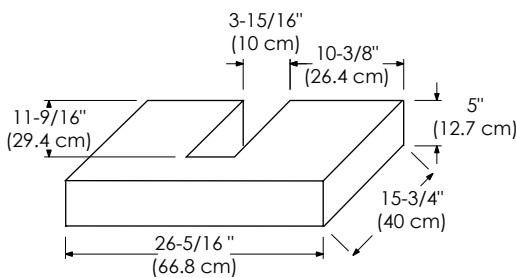

CERAMIC SINKTOP

GLASS SINKTOP

TECHSTONE™ TOP

WIDEAPPEAL™ TOP

DRAWER

Exterior dimensions

Inner dimensions

CUTOUT FOR P-TRAP

- Frosted Glass front
- Soft Close and Full Extension drawer with Dovetail Construction
- Undermount glides
- Extend design with Optional 12" & 18" Drawer Bridge, 15" Shelf Bridge and 35" max Bridge Panel
- Optional Drawer Organizer
- Matching Mirror and Medicine Cabinet

**DRAWER**

Exterior dimensions

Inner dimensions

**CUTOUT FOR P-TRAP**

- Frosted Glass front
- Soft Close and Full Extension drawer with Dovetail Construction
- Undermount glides
- Extend design with Optional 12" & 18" Drawer Bridge, 15" Shelf Bridge and 35" max Bridge Panel
- Optional Drawer Organizer
- Matching Mirror and Medicine Cabinet

**DRAWER**

Exterior dimensions

Inner dimensions

**CUTOUT FOR P-TRAP**