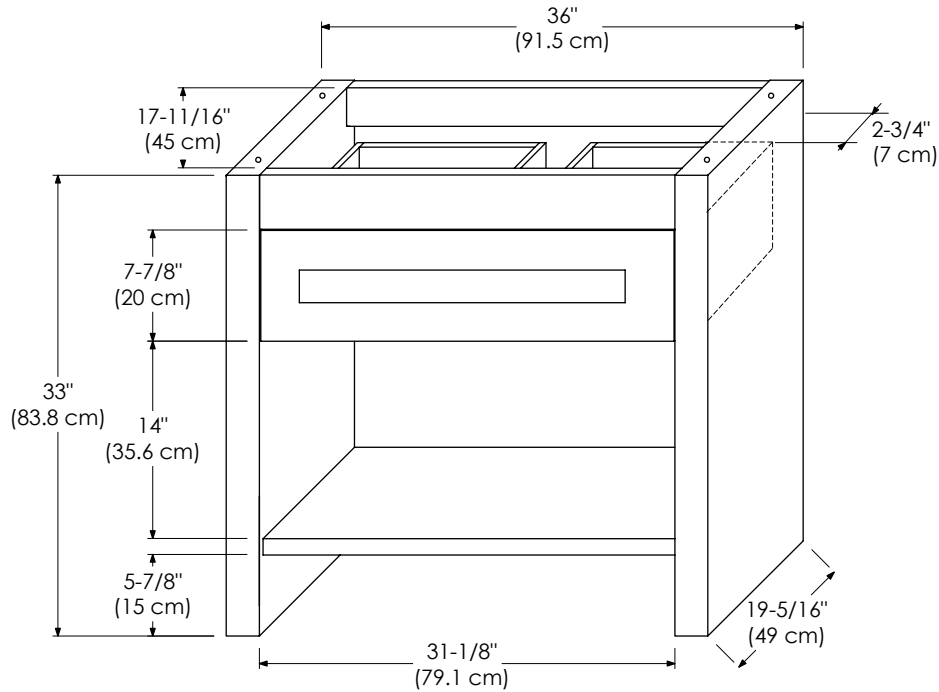

- Frosted Glass front
- Soft Close and Full Extension drawer with Dovetail Construction
- Undermount glides
- Extend design with Optional 12" & 18" Drawer Bridge, 15" Shelf Bridge and 35" max Bridge Panel
- Optional Drawer Organizer
- Matching Mirror and Medicine Cabinet

**DRAWER**

Exterior dimensions

Inner dimensions

**CUTOUT FOR P-TRAP**

- Frosted Glass front
- Soft Close and Full Extension drawer with Dovetail Construction
- Undermount glides
- Extend design with Optional 12" & 18" Drawer Bridge, 15" Shelf Bridge and 35" max Bridge Panel
- Optional Drawer Organizer
- Matching Mirror and Medicine Cabinet

**DRAWER**

Exterior dimensions

Inner dimensions

**CUTOUT FOR P-TRAP**