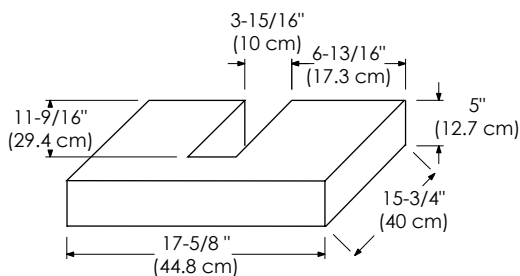

CERAMIC SINKTOP

GLASS SINKTOP

TECHSTONE™ TOP

WIDEAPPEAL™ TOP

DRAWER

Exterior dimensions

Inner dimensions

CUTOUT FOR P-TRAP

- Frosted Glass front
- Soft Close and Full Extension drawer with Dovetail Construction
- Undermount glides
- Extend design with Optional 12" & 18" Drawer Bridge, 15" Shelf Bridge and 35" max Bridge Panel
- Optional Drawer Organizer
- Matching Mirror and Medicine Cabinet

**DRAWER**

Exterior dimensions

Inner dimensions

**CUTOUT FOR P-TRAP**

- Frosted Glass front
- Soft Close and Full Extension drawer with Dovetail Construction
- Undermount glides
- Extend design with Optional 12" & 18" Drawer Bridge, 15" Shelf Bridge and 35" max Bridge Panel
- Optional Drawer Organizer
- Matching Mirror and Medicine Cabinet

**DRAWER**

Exterior dimensions

Inner dimensions

**CUTOUT FOR P-TRAP**