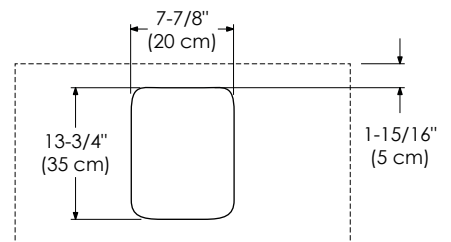

CERAMIC SINKTOP

GLASS SINKTOP

TECHSTONE™ TOP

WIDEAPPEAL™ TOP

DRAWER

Exterior dimensions

Inner dimensions

CUTOUT FOR P-TRAP

- Frosted Glass front
- Soft Close and Full Extension drawer with Dovetail Construction
- Undermount glides
- Extend design with Optional 12" & 18" Drawer Bridge, 15" Shelf Bridge and 35" max Bridge Panel
- Optional Drawer Organizer
- Matching Mirror and Medicine Cabinet

**DRAWER**

Exterior dimensions

Inner dimensions

**CUTOUT FOR P-TRAP**

- Frosted Glass front
- Soft Close and Full Extension drawer with Dovetail Construction
- Undermount glides
- Extend design with Optional 12" & 18" Drawer Bridge, 15" Shelf Bridge and 35" max Bridge Panel
- Optional Drawer Organizer
- Matching Mirror and Medicine Cabinet

**DRAWER**

Exterior dimensions

Inner dimensions

**CUTOUT FOR P-TRAP**