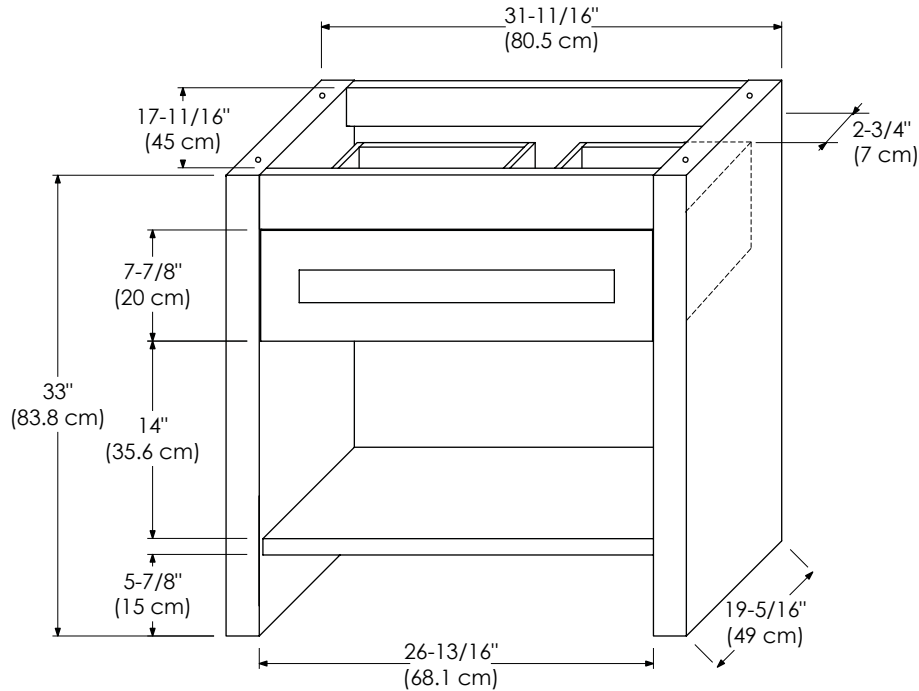

- Frosted Glass front
- Soft Close and Full Extension drawer with Dovetail Construction
- Undermount glides
- Extend design with Optional 12" & 18" Drawer Bridge, 15" Shelf Bridge and 35" max Bridge Panel
- Optional Drawer Organizer
- Matching Mirror and Medicine Cabinet

CERAMIC SINKTOP

GLASS SINKTOP

TECHSTONE™ TOP

WIDEAPPEAL™ TOP

DRAWER

Exterior dimensions

Inner dimensions

CUTOUT FOR P-TRAP

**DRAWER**

Exterior dimensions

Inner dimensions

**CUTOUT FOR P-TRAP**

- Frosted Glass front
- Soft Close and Full Extension drawer with Dovetail Construction
- Undermount glides
- Extend design with Optional 12" & 18" Drawer Bridge, 15" Shelf Bridge and 35" max Bridge Panel
- Optional Drawer Organizer
- Matching Mirror and Medicine Cabinet