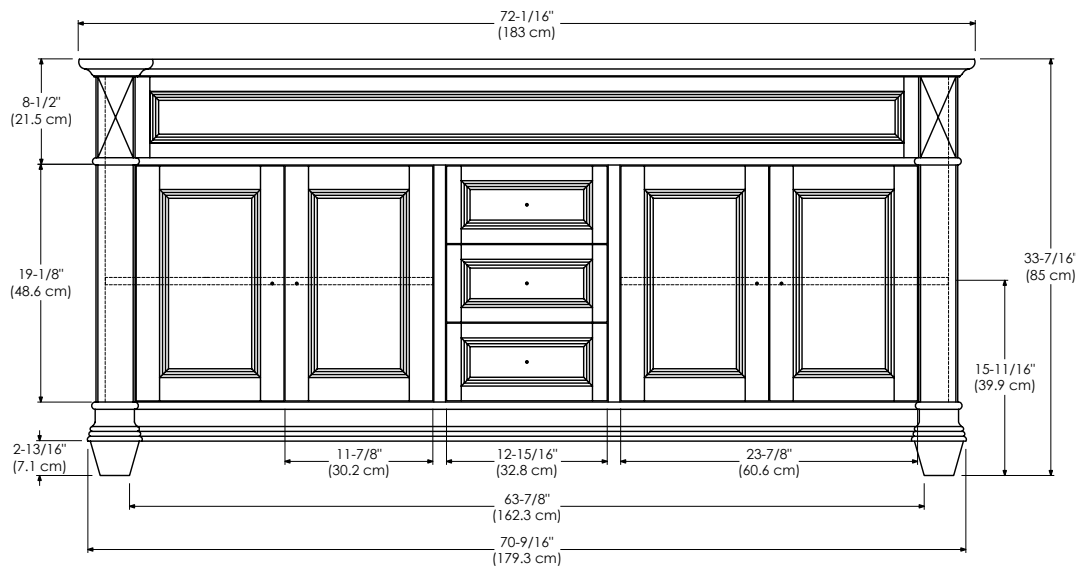

- Soft Close Wood doors
- Soft Close and Full Extension drawers with Dovetail Construction
- Undermount glides
- Matching Finish throughout the Interior
- Optional Drawer organizer
- Matching Mirror, Medicine Cabinet, Curio Cabinet and Overjohn Cabinet

TOP VIEW

FRONT VIEW

SIDE VIEW