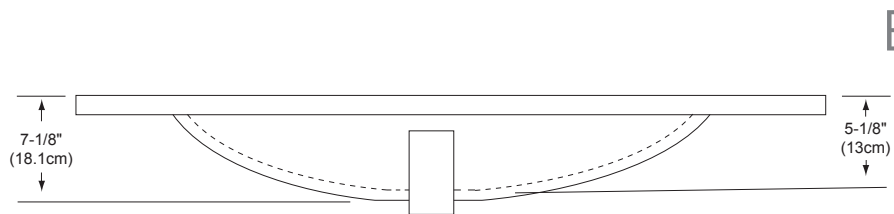

MODEL: 212225-1-WH 212237-1-WH
 212225-8-WH 212237-8-WH
 212231-1-WH 212249-1-WH
 212231-8-WH 212249-8-WH

SINKS AS SINKTOP

Ceramic sinktop with overflow (standard)

Codes/Standards Applicable

Specified model meets or exceeds the following:

- ASME A112.19.2
- IAPMO/cUPC®
- CSA B45
- CMR 248

Available Colors:

- WHITE WH
- COOL GRAY CG

Faucet:

- SINGLE FAUCET HOLE
- 8" WIDESPREAD

By IAPMO, ceramic lavatory warpage is defective only if warpage of flat slab out of horizontal plane exceeds 6.3 mm/m (0.25 in/ft) on all sizes OR warpage on back of lavatories that are attached to the wall exceeds 3 mm (0.13 in).