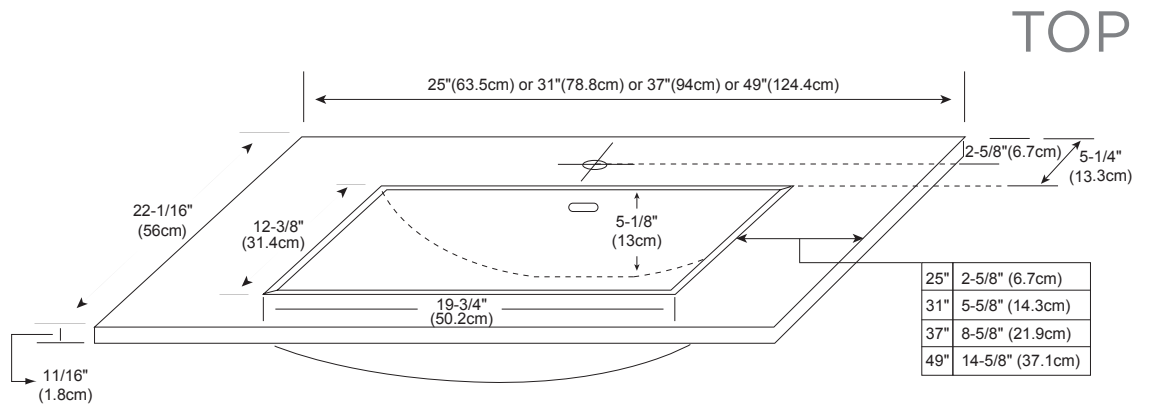

MODEL: 212225-1-WH 212237-1-WH
 212225-8-WH 212237-8-WH
 212231-1-WH 212249-1-WH
 212231-8-WH 212249-8-WH

SINKS AS SINKTOP

Ceramic sinktop with overflow (standard)

Codes/Standards Applicable

Specified model meets or exceeds the following:

- ASME A112.19.2
- IAPMO/cUPC®
- CSA B45
- CMR 248

Available Colors:

- WHITE WH
- COOL GRAY CG

Faucet:

- SINGLE FAUCET HOLE
- 8" WIDESPREAD

By IAPMO, ceramic lavatory warpage is defective only if warpage of flat slab out of horizontal plane exceeds 6.3 mm/m (0.25 in/ft) on all sizes OR warpage on back of lavatories that are attached to the wall exceeds 3 mm (0.13 in).