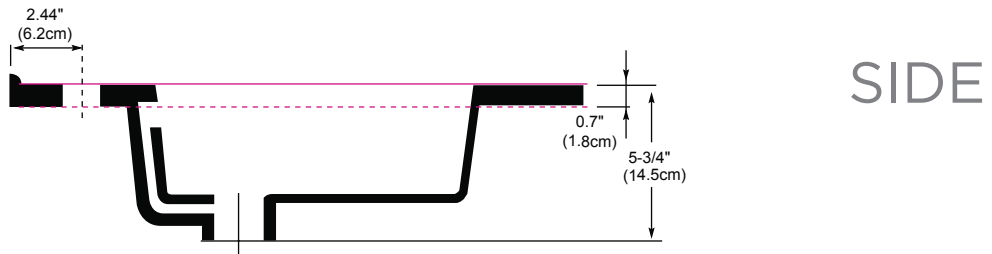

MODEL: 215537-1-WH  
215537-8-WH

SELF-RIMMING SINKS

Ceramic self-rimming vessel with overflow

**Codes/Standards Applicable**

Specified model meets or exceeds the following:

- ASME A112.19.2
- IAPMO/cUPC®
- CSA B45
- CMR 248

Available Colors:  
WHITE WH  
COOL GRAY CG

Faucet:  
SINGLE FAUCET HOLE  
8" WIDESPREAD

By IAPMO, ceramic lavatory warpage is defective only if warpage of flat slab out of horizontal plane exceeds 6.3 mm/m (0.25 in/ft) on all sizes OR warpage on back of lavatories that are attached to the wall exceeds 3 mm (0.13 in).