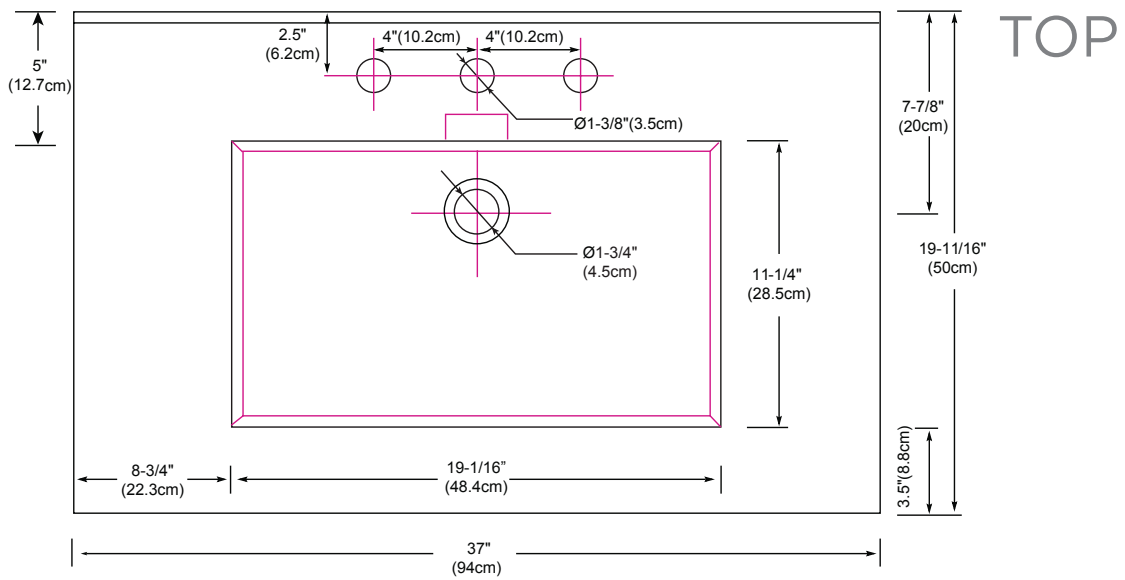

MODEL: 215537-1-WH  
215537-8-WH

SELF-RIMMING SINKS

Ceramic self-rimming vessel with overflow

**Codes/Standards Applicable**

Specified model meets or exceeds the following:

- ASME A112.19.2
- IAPMO/cUPC®
- CSA B45
- CMR 248

Available Colors:  
WHITE WH  
COOL GRAY CG

Faucet:  
SINGLE FAUCET HOLE  
8" WIDESPREAD

By IAPMO, ceramic lavatory warpage is defective only if warpage of flat slab out of horizontal plane exceeds 6.3 mm/m (0.25 in/ft) on all sizes OR warpage on back of lavatories that are attached to the wall exceeds 3 mm (0.13 in).