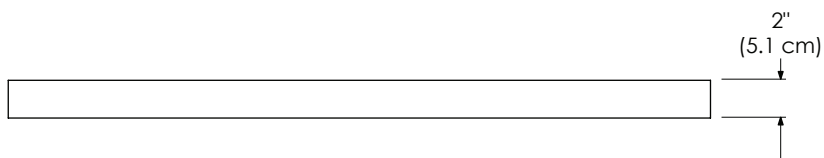

Faucet:

- SINGLE FAUCET HOLE
- 8" WIDESPREAD

TOP VIEW

FRONT VIEW

MODEL: 303343-1-COLOR  
303343-8-COLOR

363343-1-COLOR  
363343-8-COLOR

SPECIFICATION SHEET

VANITY TOPS