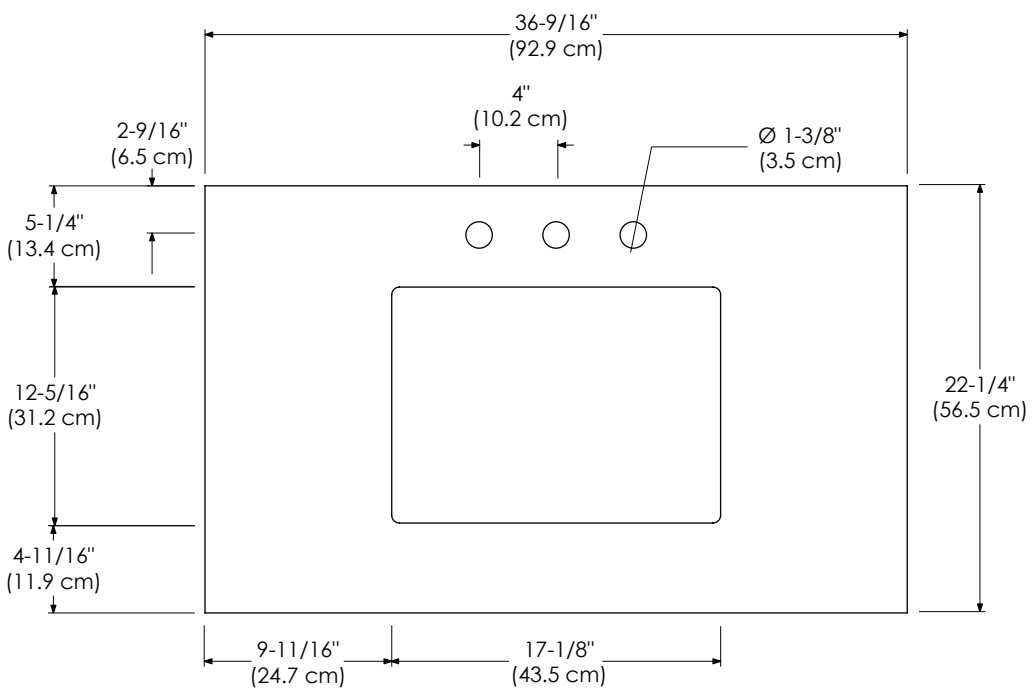

Faucet:

- SINGLE FAUCET HOLE
- 8" WIDESPREAD

TOP VIEW

FRONT VIEW

MODEL: 303337-1-COLOR  
303337-8-COLOR

363337-1-COLOR  
363337-8-COLOR

SPECIFICATION SHEET

VANITY TOPS

Faucet:

- SINGLE FAUCET HOLE
- 8" WIDESPREAD

TOP VIEW

FRONT VIEW

MODEL: 303343-1-COLOR  
303343-8-COLOR

363343-1-COLOR  
363343-8-COLOR

SPECIFICATION SHEET

VANITY TOPS

Faucet:

- SINGLE FAUCET HOLE
- 8" WIDESPREAD

TOP VIEW

FRONT VIEW

MODEL: 303361-1D-COLOR  
303361-8D-COLOR

363361-1D-COLOR  
363361-8D-COLOR

SPECIFICATION SHEET

VANITY TOPS

Faucet:

- SINGLE FAUCET HOLE
- 8" WIDESPREAD

TOP VIEW

FRONT VIEW