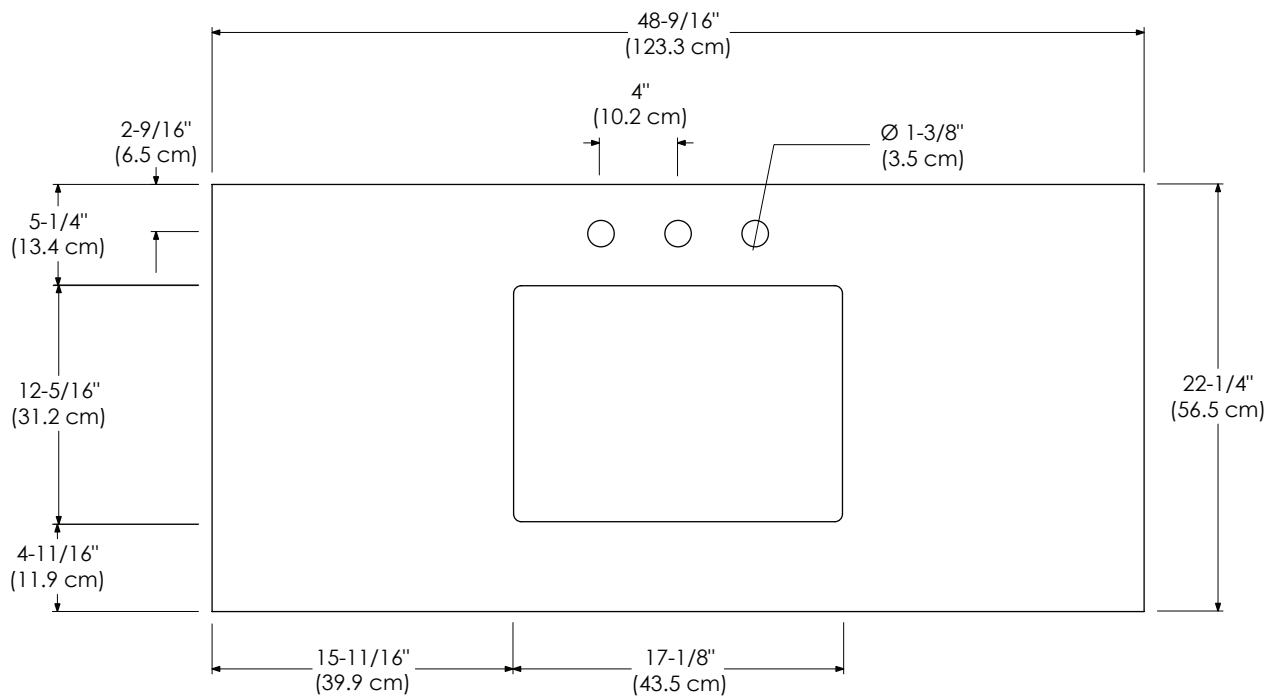

Faucet:

- SINGLE FAUCET HOLE
- 8" WIDESPREAD

TOP VIEW

FRONT VIEW

MODEL: 303361-1D-COLOR  
303361-8D-COLOR

363361-1D-COLOR  
363361-8D-COLOR

SPECIFICATION SHEET

VANITY TOPS

Faucet:

- SINGLE FAUCET HOLE
- 8" WIDESPREAD

TOP VIEW

FRONT VIEW