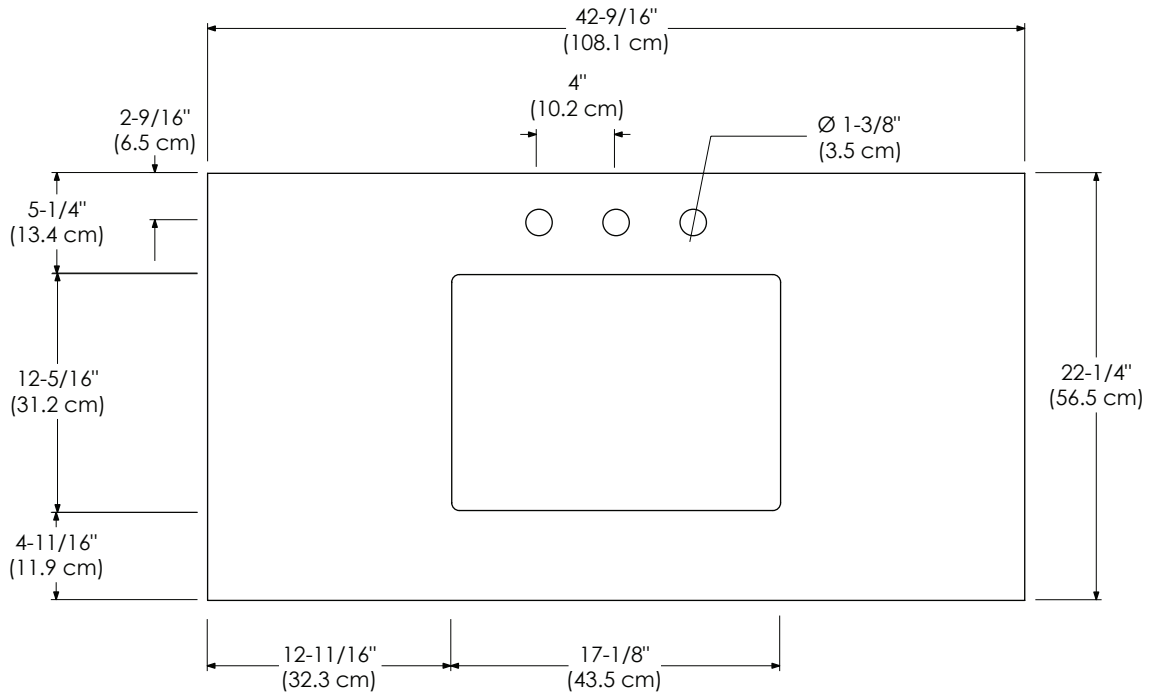

Faucet:

- SINGLE FAUCET HOLE
- 8" WIDESPREAD

TOP VIEW

FRONT VIEW

MODEL: 303343-1-COLOR  
303343-8-COLOR

363343-1-COLOR  
363343-8-COLOR

SPECIFICATION SHEET

VANITY TOPS

Faucet:

- SINGLE FAUCET HOLE
- 8" WIDESPREAD

TOP VIEW

FRONT VIEW

MODEL: 303349-1-COLOR  
303349-8-COLOR

363349-1-COLOR  
363349-8-COLOR

SPECIFICATION SHEET

VANITY TOPS

Faucet:

- SINGLE FAUCET HOLE
- 8" WIDESPREAD

TOP VIEW

FRONT VIEW

MODEL: 303361-1D-COLOR  
303361-8D-COLOR

363361-1D-COLOR  
363361-8D-COLOR

SPECIFICATION SHEET

VANITY TOPS

Faucet:

- SINGLE FAUCET HOLE
- 8" WIDESPREAD

TOP VIEW

FRONT VIEW