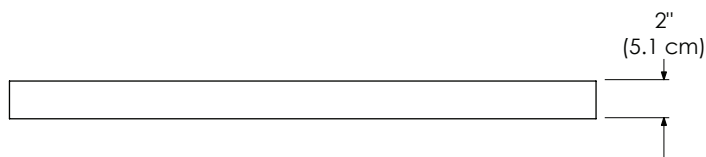

Faucet:

- SINGLE FAUCET HOLE
- 8" WIDESPREAD

TOP VIEW

FRONT VIEW

MODEL: 303337-1-COLOR  
303337-8-COLOR

363337-1-COLOR  
363337-8-COLOR

SPECIFICATION SHEET

VANITY TOPS