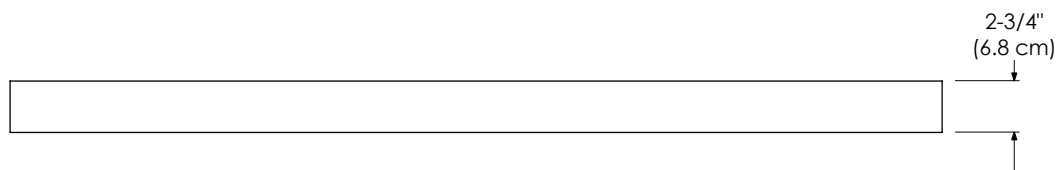

Faucet:

- SINGLE FAUCET HOLE
- 8" WIDESPREAD

TOP VIEW

FRONT VIEW

MODEL: 303361-1D-COLOR  
303361-8D-COLOR

363361-1D-COLOR  
363361-8D-COLOR

SPECIFICATION SHEET

VANITY TOPS