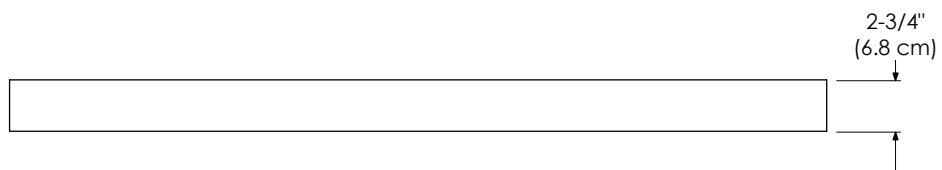

Faucet:

- SINGLE FAUCET HOLE
- 8" WIDESPREAD

TOP VIEW

FRONT VIEW

MODEL: 303349-1-COLOR  
303349-8-COLOR

363349-1-COLOR  
363349-8-COLOR

SPECIFICATION SHEET

VANITY TOPS