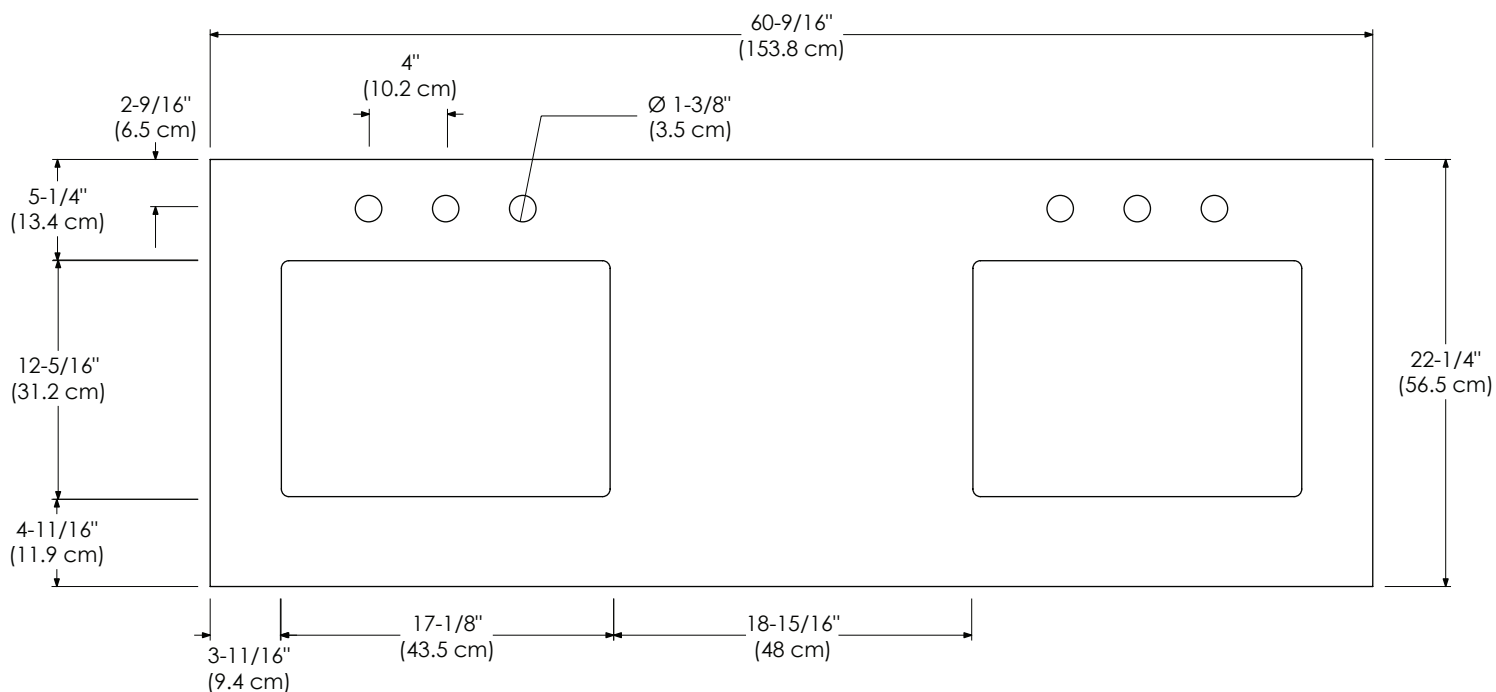

Faucet:

- SINGLE FAUCET HOLE
- 8" WIDESPREAD

TOP VIEW

FRONT VIEW

MODEL: 303361-1D-COLOR  
303361-8D-COLOR

363361-1D-COLOR  
363361-8D-COLOR

SPECIFICATION SHEET

VANITY TOPS

Faucet:

- SINGLE FAUCET HOLE
- 8" WIDESPREAD

TOP VIEW

FRONT VIEW