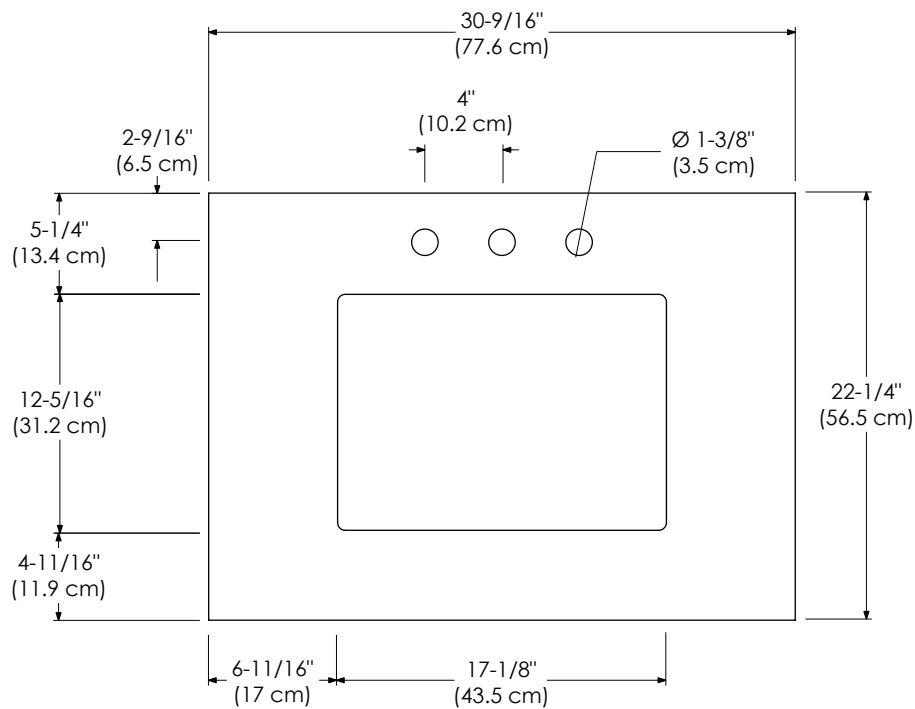

Faucet:

- SINGLE FAUCET HOLE
- 8" WIDESPREAD

TOP VIEW

FRONT VIEW

MODEL: 303331-1-COLOR  
303331-8-COLOR

363331-1-COLOR  
363331-8-COLOR

SPECIFICATION SHEET

VANITY TOPS

Faucet:

- SINGLE FAUCET HOLE
- 8" WIDESPREAD

TOP VIEW

FRONT VIEW

MODEL: 303337-1-COLOR  
303337-8-COLOR

363337-1-COLOR  
363337-8-COLOR

SPECIFICATION SHEET

VANITY TOPS

Faucet:

- SINGLE FAUCET HOLE
- 8" WIDESPREAD

TOP VIEW

FRONT VIEW

MODEL: 303343-1-COLOR  
303343-8-COLOR

363343-1-COLOR  
363343-8-COLOR

SPECIFICATION SHEET

VANITY TOPS

Faucet:

- SINGLE FAUCET HOLE
- 8" WIDESPREAD

TOP VIEW

FRONT VIEW

MODEL: 303361-1D-COLOR  
303361-8D-COLOR

363361-1D-COLOR  
363361-8D-COLOR

SPECIFICATION SHEET

VANITY TOPS