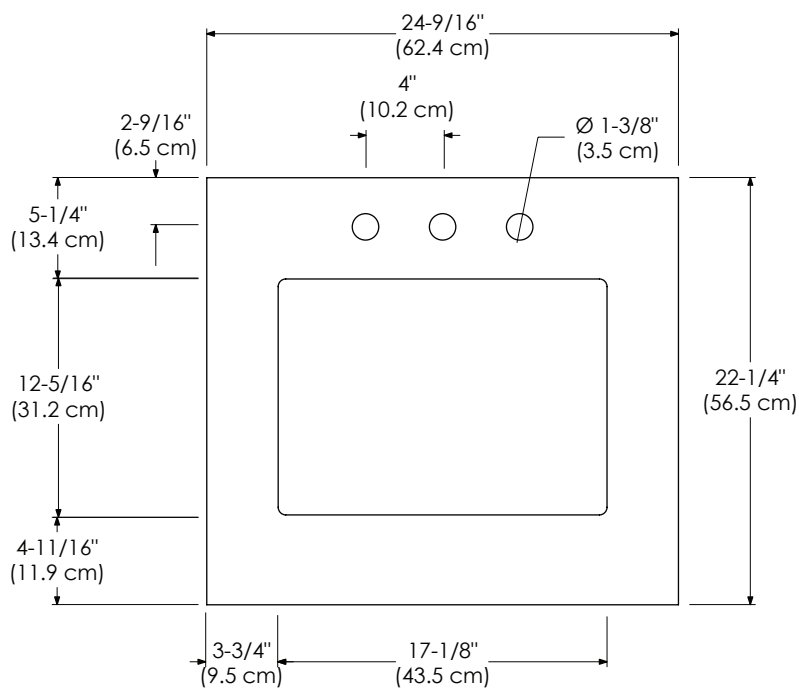

Faucet:

- SINGLE FAUCET HOLE
- 8" WIDESPREAD

TOP VIEW

FRONT VIEW

MODEL: 303331-1-COLOR  
303331-8-COLOR

363331-1-COLOR  
363331-8-COLOR

SPECIFICATION SHEET

VANITY TOPS

Faucet:

- SINGLE FAUCET HOLE
- 8" WIDESPREAD

TOP VIEW

FRONT VIEW

MODEL: 303337-1-COLOR  
303337-8-COLOR

363337-1-COLOR  
363337-8-COLOR

SPECIFICATION SHEET

VANITY TOPS

Faucet:

- SINGLE FAUCET HOLE
- 8" WIDESPREAD

TOP VIEW

FRONT VIEW

MODEL: 303343-1-COLOR  
303343-8-COLOR

363343-1-COLOR  
363343-8-COLOR

SPECIFICATION SHEET

VANITY TOPS

Faucet:

- SINGLE FAUCET HOLE
- 8" WIDESPREAD

TOP VIEW

FRONT VIEW

MODEL: 303361-1D-COLOR  
303361-8D-COLOR

363361-1D-COLOR  
363361-8D-COLOR

SPECIFICATION SHEET

VANITY TOPS