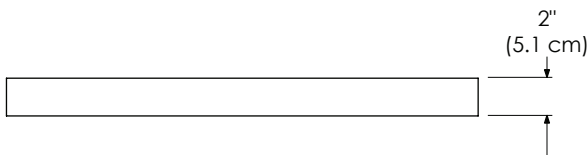

Faucet:

- SINGLE FAUCET HOLE
- 8" WIDESPREAD

TOP VIEW

FRONT VIEW

MODEL: 303331-1-COLOR  
303331-8-COLOR

363331-1-COLOR  
363331-8-COLOR

SPECIFICATION SHEET

VANITY TOPS