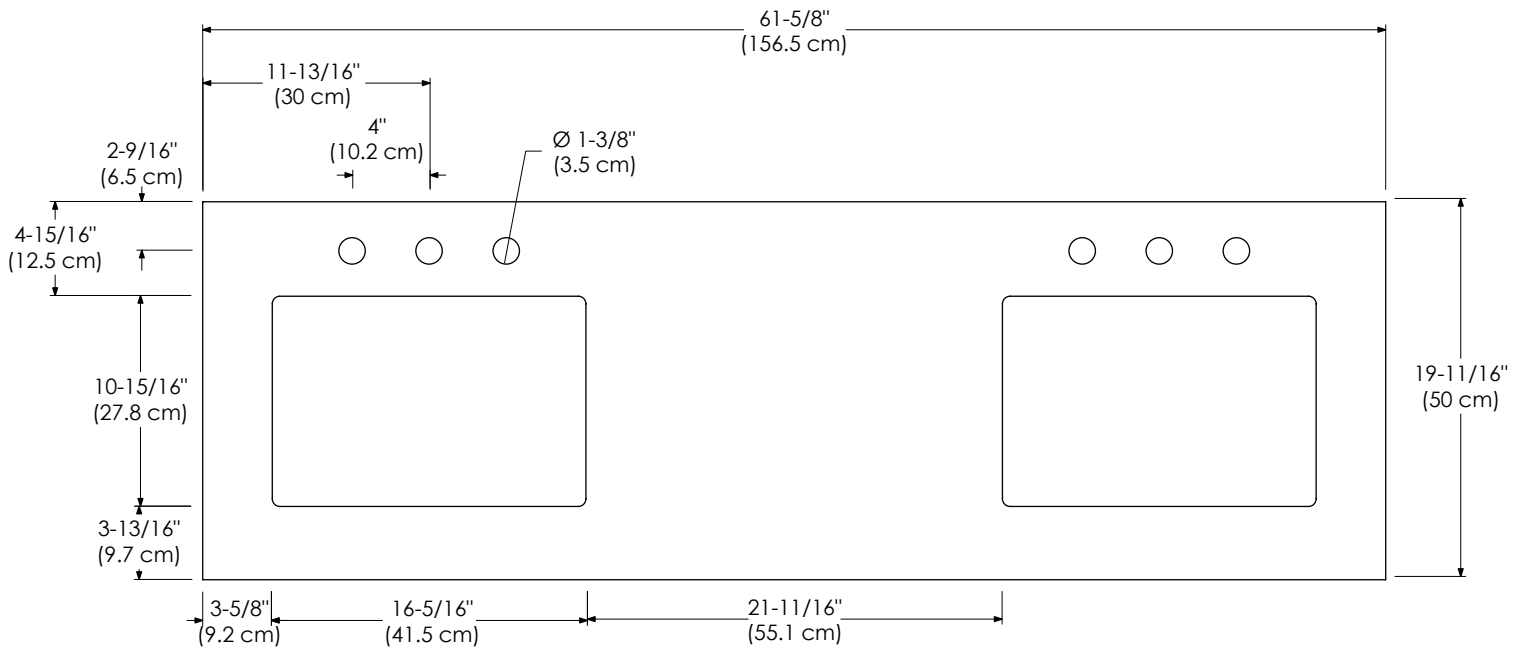

MODEL: 306662-1-COLOR
 306662-8-COLOR
 366662-1-COLOR
 366662-8-COLOR

SPECIFICATION SHEET

VANITY TOPS

Wideappeal™ Top for undercounter sink (non-standard)

Available Colors:

CREAM BEIGE MARBLE MY
 GRAND GREEN TECHSTONE™ Q27

Faucet:

SINGLE FAUCET HOLE
 8" WIDESPREAD

TOP VIEW

FRONT VIEW