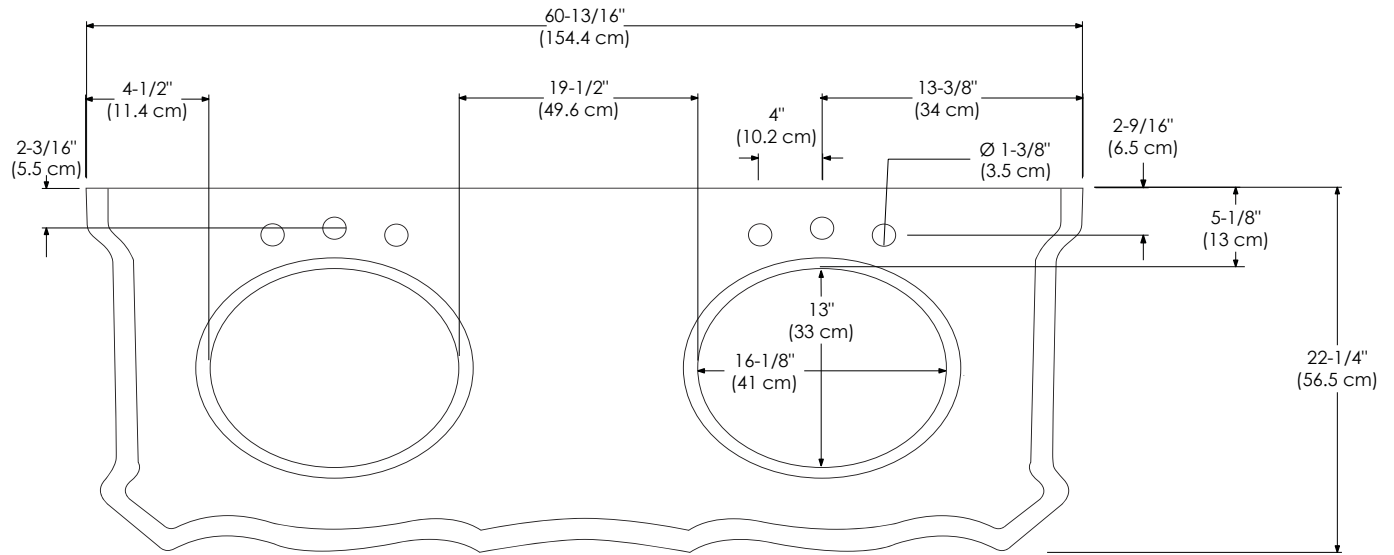

Fitted stone top

Available Colors:

ABSOLUTE BLACK GRANITE AB

CREAM BEIGE MARBLE MY

Faucet:

8" WIDESPREAD

TOP VIEW

FRONT VIEW