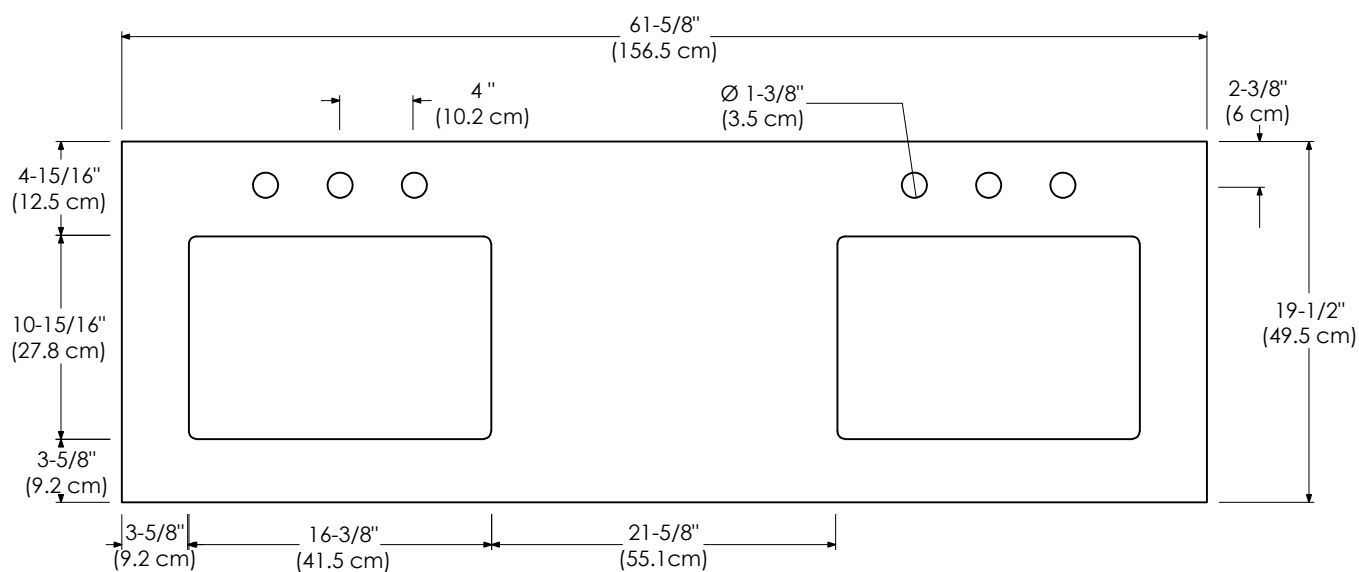

MODEL: 365562-1D-COLOR
365562-8D-COLOR

SPECIFICATION SHEET

VANITY TOPS

Techstone™ Top for undercounter (non-standard)

Available Colors:

GRAND GREEN TECHSTONE™ Q27

WIDE WHITE TECHSTONE™ Q28

STONE GRAY TECHSTONE™ Q30

Faucet:

SINGLE FAUCET HOLE

8" WIDESPREAD

TOP VIEW

FRONT VIEW