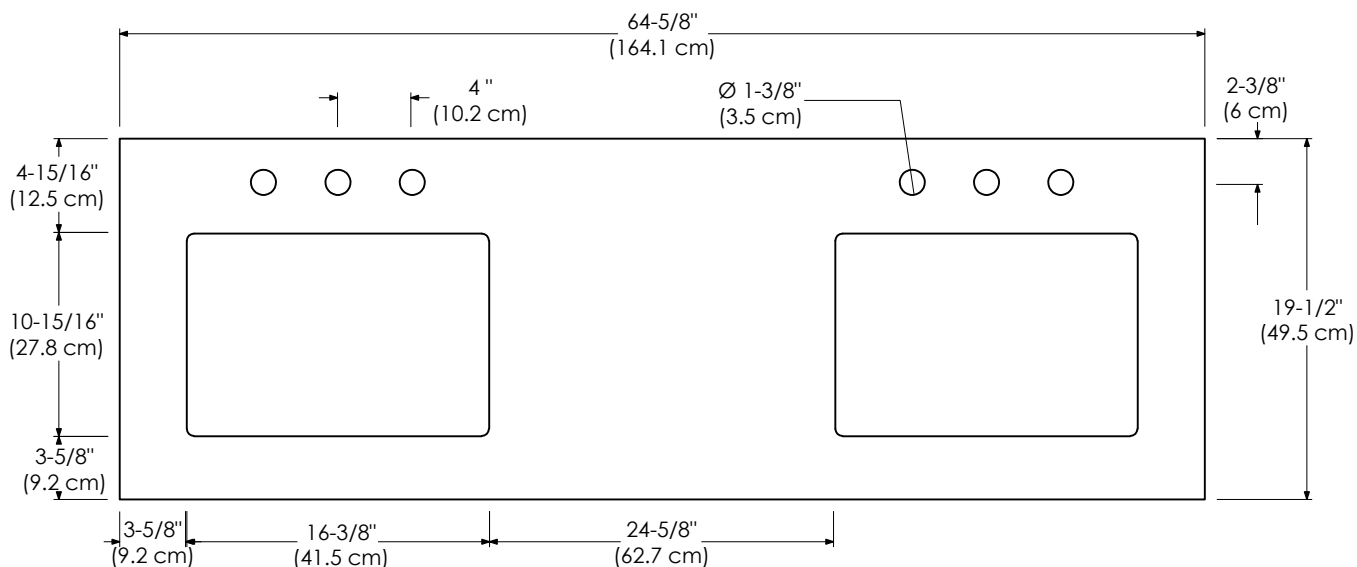

MODEL: 365565-1D-COLOR
365565-8D-COLOR

SPECIFICATION SHEET

VANITY TOPS

Techstone™ Top for undercounter (non-standard)

Available Colors:

GRAND GREEN TECHSTONE™ Q27

WIDE WHITE TECHSTONE™ Q28

STONE GRAY TECHSTONE™ Q30

Faucet:

SINGLE FAUCET HOLE

8" WIDESPREAD

TOP VIEW

FRONT VIEW