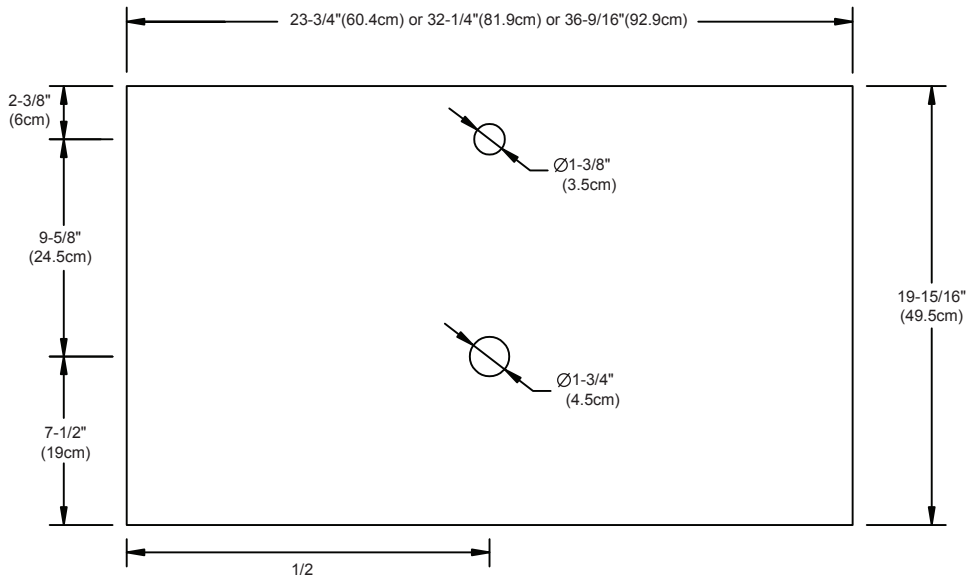

MODEL: 367724-1-COLOR  
367732-1-COLOR  
367737-1-COLOR

VANITY TOPS

Techstone™ Top for undercounter (non-standard)

Available Colors:  
BROAD BLACK TECHSTONE™ Q02  
GRAND GREEN TECHSTONE™ Q27

Faucet:  
SINGLE FAUCET HOLE  
8" WIDESPREAD

TOP

FRONT