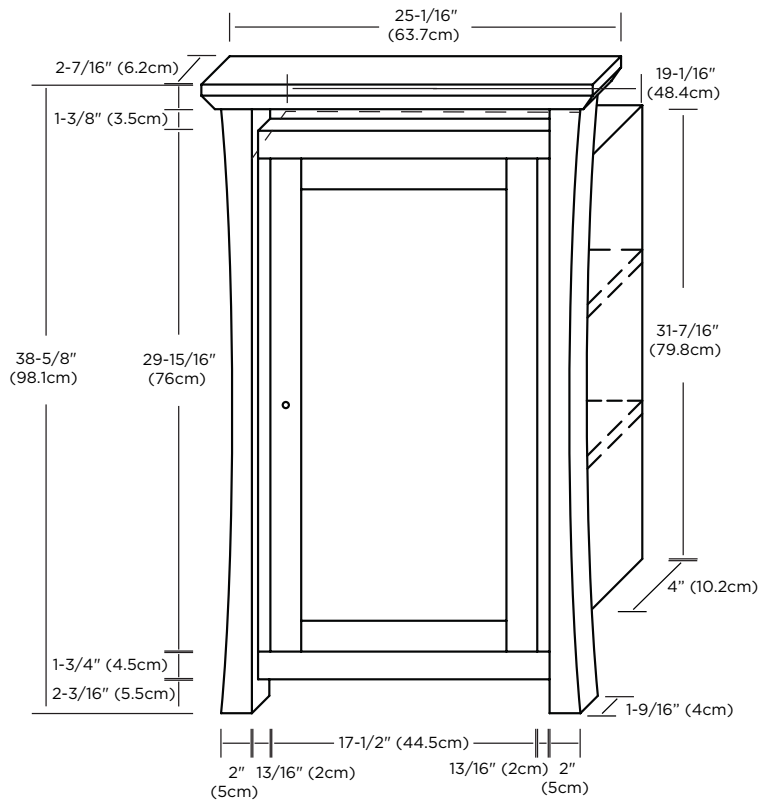

MODEL: 616025-F07

ACCESSORIES

All Ronbow cabinets are made of solid hardwood or hardwood plywood and meet strict CARB Standards. No particle Board or Micro-Density Fiberboard (MDF) are used.

Available finishes:

VINTAGE WALNUT F07

Recommended rough wall opening:

WIDTH 19-1/2" (49.6cm)

HEIGHT 31-15/16" (81.1cm)

FRONT VIEW

SIDE VIEW