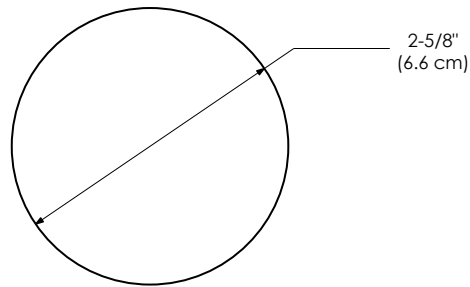

UMBRELLA DRAIN

RONBOW

MODEL: 702503-FINISH

SPECIFICATION SHEET

PARTS & COMPONENTS - HARDWARE

Pop up umbrella drain
Can open or close
Without overflow

Available finishes:

BRUSHED NICKEL BN

POLISHED CHROME PC

OIL RUBBED BRONZE RB

TOP VIEW

FRONT VIEW