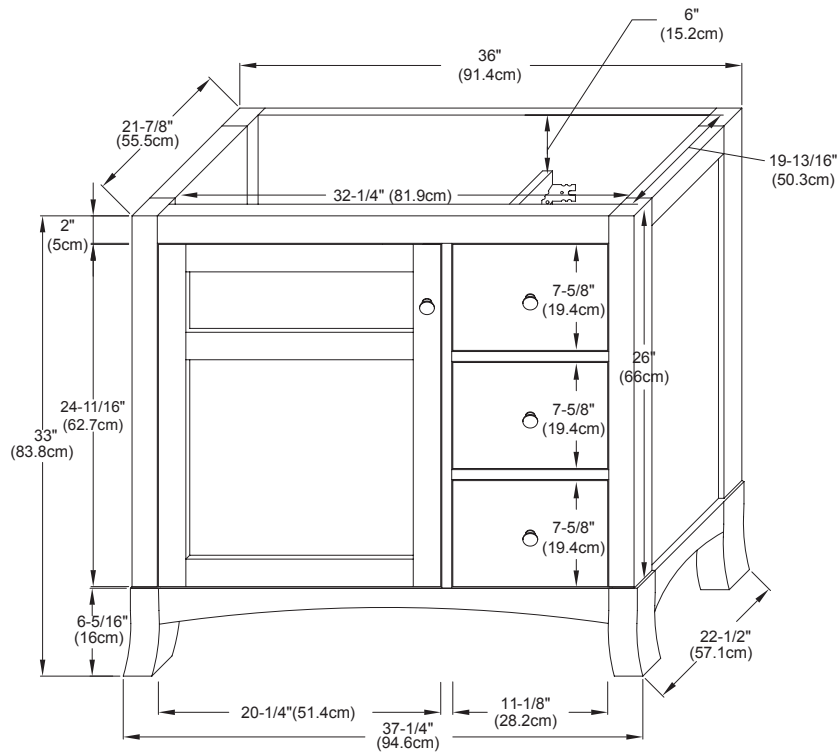

MODEL: 050536-3L-FINISH
050536-3R-FINISH

NEO-CLASSIC COLLECTION

- Soft Close Wood doors
- Soft Close and Full Extension drawers with Dovetail Construction
- Matching Finish throughout the Interior
- Extend design with Optional 12" Drawer Bridge
- Matching Mirror, Medicine Cabinet and Linen Tower

All Ronbow cabinets are made of solid hardwood or hardwood plywood and meet strict CARB Standards. No particle Board or Micro-Density Fiberboard (MDF) are used.

Available finishes:
VINTAGE WALNUT F07
WHITE W01

Available tops:
CERAMIC SINKTOP
STONE COUNTER
TECHSTONE™ TOP
WIDEAPPEAL™ TOP