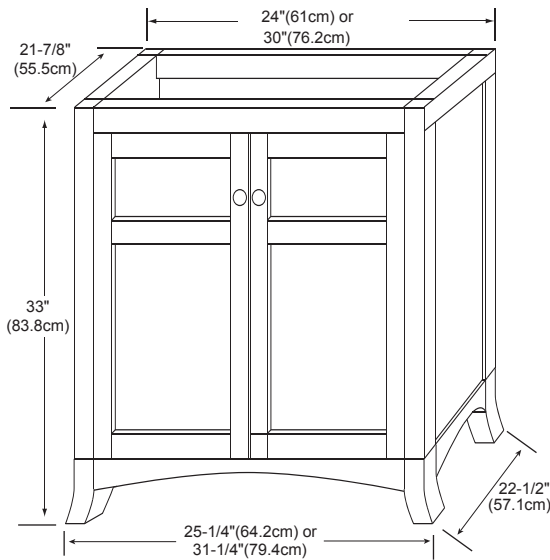

MODEL: 050524-3-FINISH
050530-3-FINISH

NEO-CLASSIC COLLECTION

- Soft Close Wood doors
- Soft Close and Full Extension drawers with Dovetail Construction
- Matching Finish throughout the Interior
- Extend design with Optional 12" Drawer Bridge
- Matching Mirror, Medicine Cabinet and Linen Tower

All Ronbow cabinets are made of solid hardwood or hardwood plywood and meet strict CARB Standards. No particle Board or Micro-Density Fiberboard (MDF) are used.

Available finishes:
VINTAGE WALNUT F07
WHITE W01

Available tops:
CERAMIC SINKTOP
STONE COUNTER
TECHSTONE™ TOP
WIDEAPPEAL™ TOP