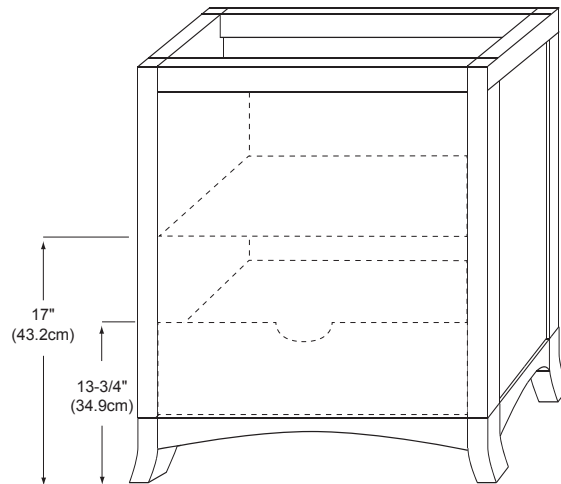

MODEL: 050524-3-FINISH
050530-3-FINISH

NEO-CLASSIC COLLECTION

- Soft Close Wood doors
- Soft Close and Full Extension drawers with Dovetail Construction
- Matching Finish throughout the Interior
- Extend design with Optional 12" Drawer Bridge
- Matching Mirror, Medicine Cabinet and Linen Tower

All Ronbow cabinets are made of solid hardwood or hardwood plywood and meet strict CARB Standards. No particle Board or Micro-Density Fiberboard (MDF) are used.

Available finishes:
VINTAGE WALNUT F07
WHITE W01

Available tops:
CERAMIC SINKTOP
STONE COUNTER
TECHSTONE™ TOP
WIDEAPPEAL™ TOP