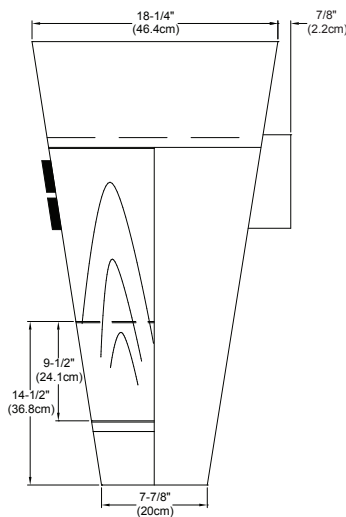

Oval Cabinet with inside Glass Shelf
 Black Finish throughout the Interior
 Matching Mirror, Medicine Cabinet, Wall Cabinet

Available finishes:

CINNAMON F08
 DARK CHERRY H01

Available tops:

LEONIE CERA MIC SINKTOP
 LEONIE STONE COUNTER
 LEONIE UNDERCOUNTER SINK

TOP

FRONT

SIDE

BACK