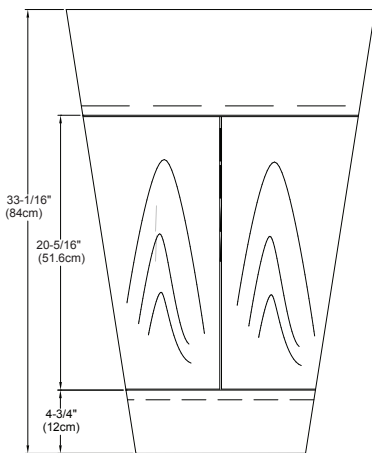

Oval Cabinet with inside Glass Shelf
 Black Finish throughout the Interior
 Matching Mirror, Medicine Cabinet, Wall Cabinet

Available finishes:

CINNAMON F08
 DARK CHERRY H01

Available tops:

LEONIE CERA MIC SINKTOP
 LEONIE STONE COUNTER
 LEONIE UNDERCOUNTER SINK

TOP

FRONT

SIDE

BACK